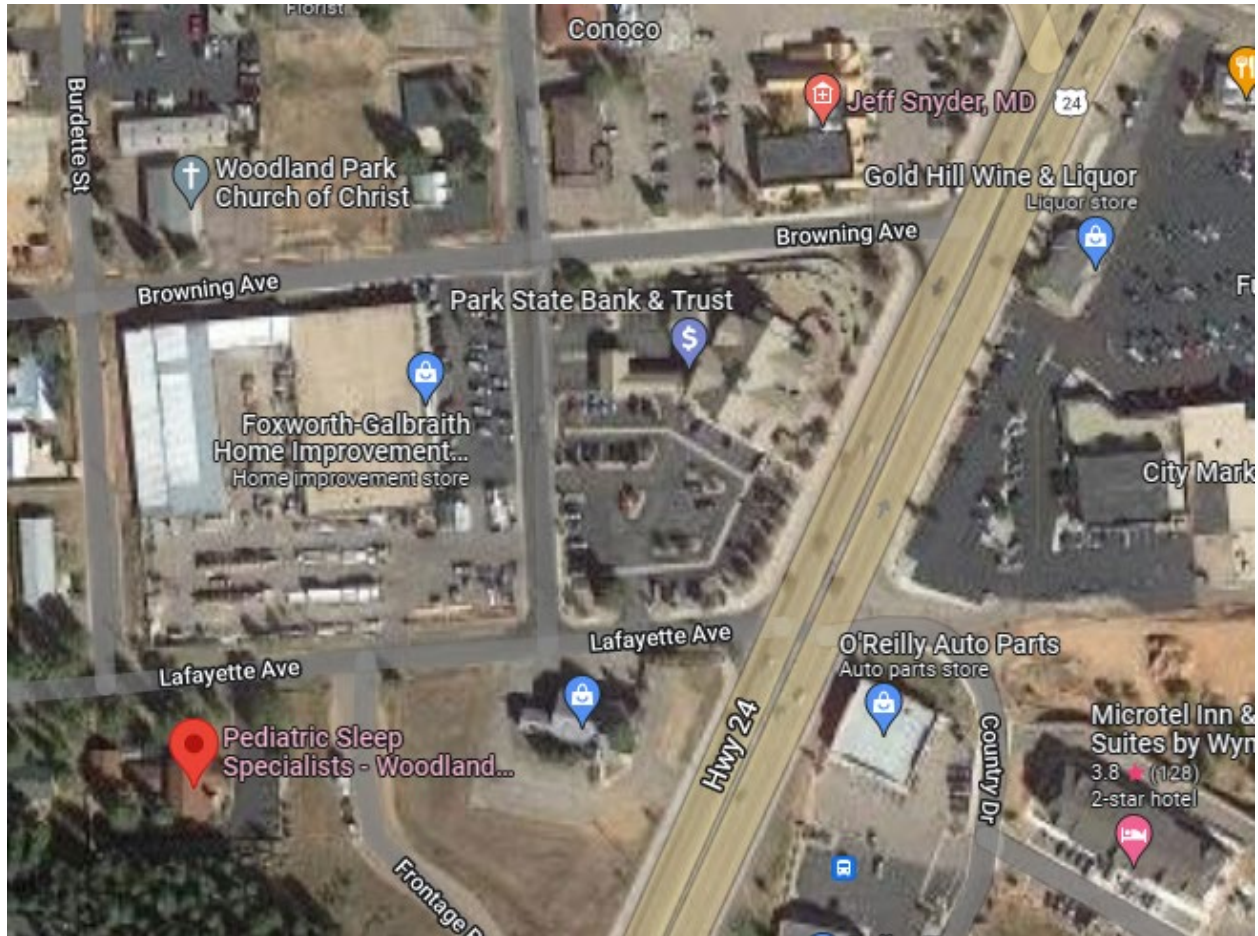

## Woodland Park LAB Directions

**Location Address:**

**821 Lafayette Avenue, Woodland Park, CO 80863**

*\*Mountain Sleep Diagnostics Building\**

## Woodland Park LAB Directions

### Directions from US-24 East:

Take US 24 East to Lafayette Ave and turn Left.

### Directions from US-24 West:

Take US 24 West to Lafayette Ave and turn Right.