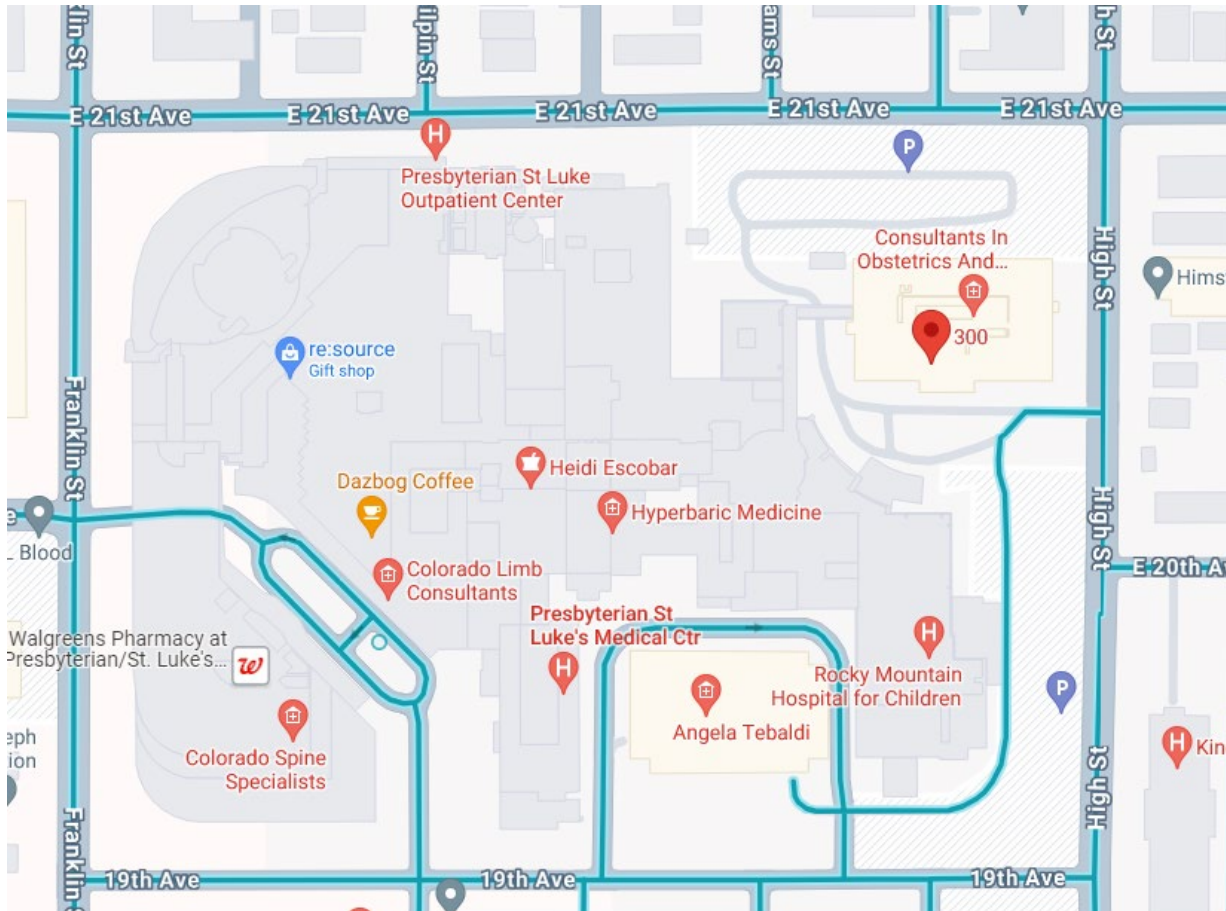

Denver Lab Directions

Location Address:

2055 High Street Suite 300, Denver, CO 80205

Inside Rocky Mountain Professional Plaza

Parking in the North Garage which is accessible from High Street only

Denver Lab Directions

I25 North Directions:

Take I25 north toward Downtown Denver and take exit 210A for US-40/US-287/Colfax. Continue to the right and merge onto US-40/US-287/Colfax making sure to be in the left lane. Go 2.5 miles to High Street and make a left. Continue 0.5 miles and turn left into the Rocky Mountain Plaza.

I25 South Directions:

Take I25 south toward Downtown Denver and take exit 214A for I-70E toward Limon. Use the 2nd lane from the left to merge onto I-70E then follow signs for exit 275B toward CO-265/Brighton Blvd. Use the middle lane to keep left until reaching York Street and make a right. Go 2.2 miles to E 21st Ave and turn right. Continue to High Street and make a left. Continue 157ft and turn right into the Rocky Mountain Plaza.

Denver Lab Directions

Upon Arrival:

Once inside the garage, on floor P2 which is lobby level you will see the box (in the below picture) on the left-hand side. Push the button to obtain entry from the technician.